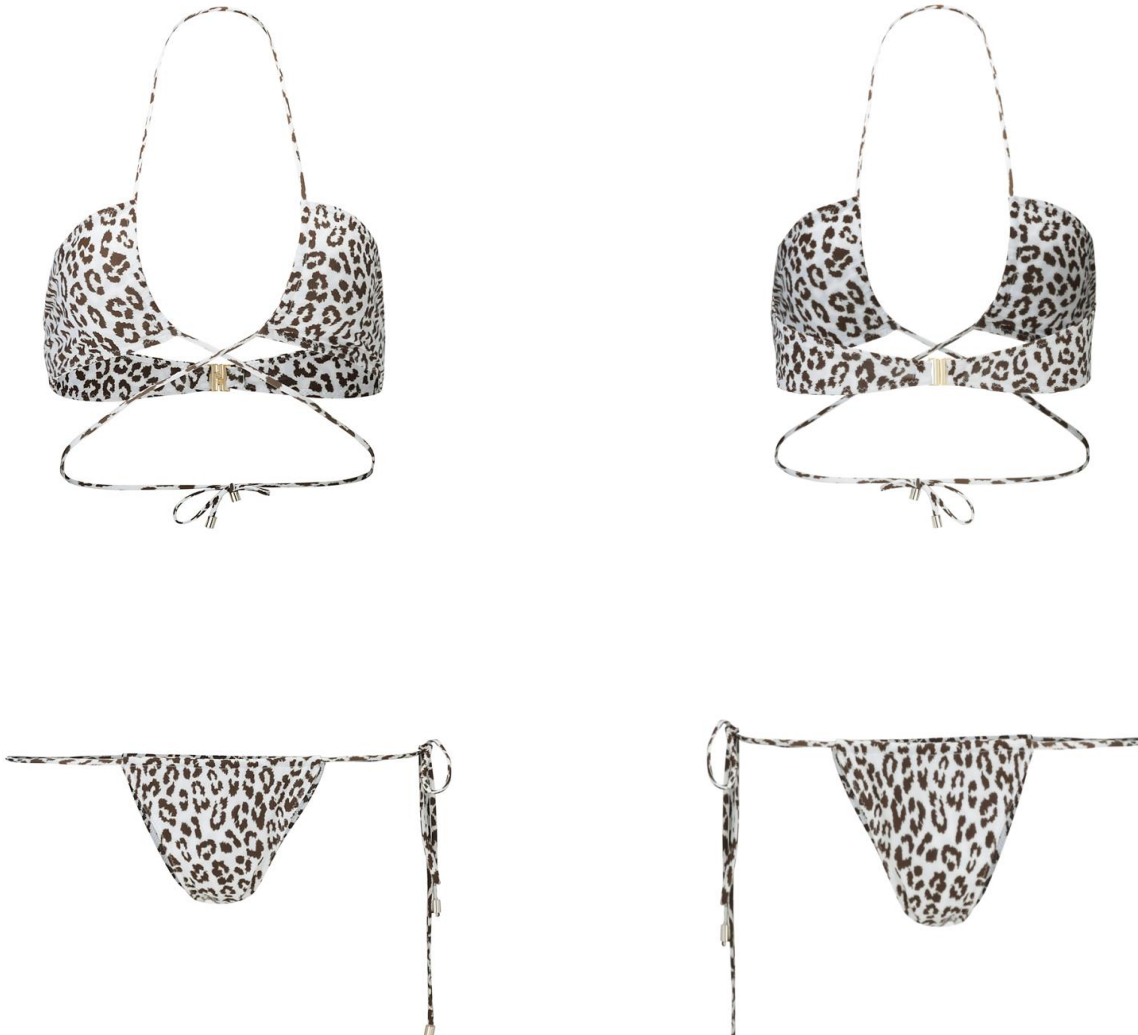

Lining: Nylon 80%, Spandex/Elastane 20%

Outer: Nylon 80%, Spandex/Elastane 20%

PRICE: 75 EURO
DETAILS

MANOKHI

ST.BARTHS BIKINI

Product code : MANO331M002

Available colors –BLACK, WHITE, RED, PINK, ORANGE, BLUE,
GREEN, YELLOW, NUDE, LEOPARD, ZEBRA, WHITE LEOPARD

Lining: Nylon 80%, Spandex/Elastane 20%

Outer: Nylon 80%, Spandex/Elastane 20%

PRICE: 75 EURO
DETAILS

MANOKHI

MYKONOS BIKINI

Product code : MANO330M003

Available colors –BLACK, WHITE, RED, PINK, ORANGE, BLUE,
GREEN, YELLOW, NUDE, LEOPARD, ZEBRA, WHITE LEOPARD